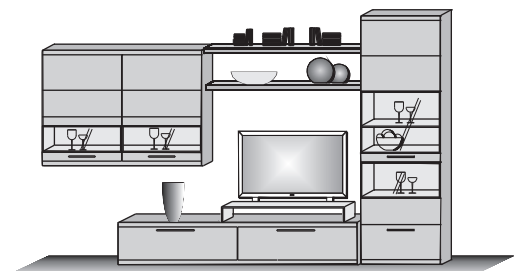

Combi no 26

Consisting of:

1 x 4314 1 x 2320
2 x 1214 1 x 8007

size in cm W 337,5 H 212 D 55/38

solid alder

solid wild oak

extras:	item no	price
Shelf Lighting	9932	
Shelf Lighting	9961	
Concealed Downlight	9353	
Concealed Lighting (2 x)	9330	
tv board	0161	