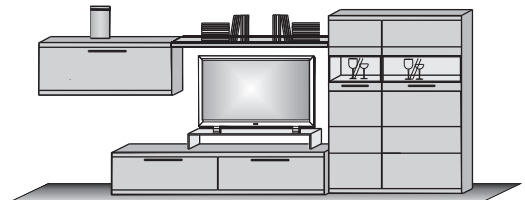

Combi no 38

Consisting of:

1 x 3111 1 x 1614
1 x 2318 1 x 5511

size in cm W 360 H 152 D 55/38

solid alder

solid wild oak

extras:	item no	price
Shelf Lighting	9951	
Concealed Downlight	9343	
Concealed Lighting	9330	
tv board	0161	