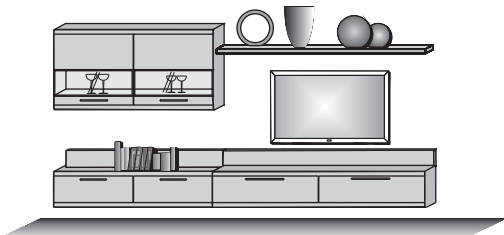

Combi no 24

Consisting of:

1 x 3114 1 x 3118
1 x 1714 1 x 1718
1 x 4114 1 x 1218