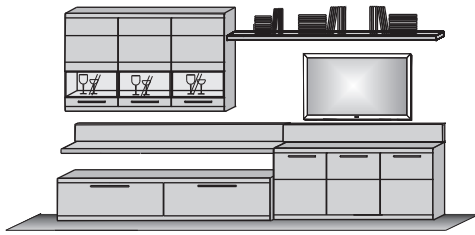

Combi no 36

Consisting of:

1 x 2318 1 x 2415
1 x 1818 1 x 1714
1 x 4215 1 x 1218