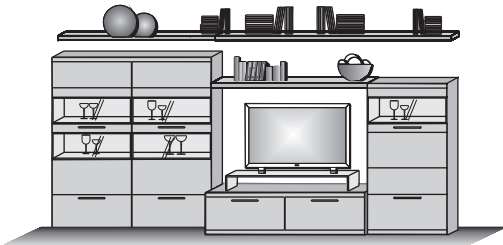

Combi no 28

Consisting of:

- 1 x 2414 1 x 2320
- 1 x 1714 1 x 1820
- 1 x 4314 1 x 1220

size in cm	W 337,5 H 191 D 55/38
solid alder	
solid wild oak	

extras:	item no	price
Shelf Lighting	9961	
Concealed Downlight	9353	
Concealed Lighting (2x)	9397	

Combi no 30

Consisting of:

- 1 x 5514 1 x 1614
- 1 x 1214 1 x 1220
- 1 x 2314 1 x 5408

size in cm	W 337,5 H 182 D 55/38
solid alder	
solid wild oak	

extras:	item no	price
Shelf Lighting	9962	
Shelf Lighting	9931	
Concealed Lighting (2x)	9330	
Concealed Lighting	9397	
tv board	0161	

Combi no 32

Consisting of:

- 1 x 4114 1 x 1614
- 1 x 2318 1 x 5511

size in cm	W 382,5 H 152 D 55/38
solid alder	
solid wild oak	

extras:	item no	price
Shelf Lighting	9961	
Shelf Lighting	9951	
Concealed Downlight	9353	
Concealed Lighting	9330	
tv board	0161	

Combi no 34

Consisting of:

- 1 x 3114 1 x 2420
- 1 x 1714 1 x 1720
- 1 x 4114 1 x 1220

size in cm	W 337,5 H 182 D 38
solid alder	
solid wild oak	

extras:	item no	price
Shelf Lighting	9961	
Concealed Downlight (2x)	9353	
Concealed Lighting	9397