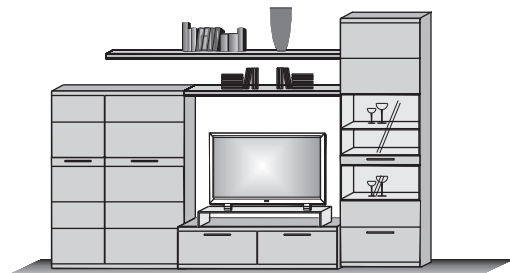

Base units	Base Unit 2 drawers	Base Unit 2 drawers	Base Unit 2 drawers
			
size in cm	W 135 H 37 D 55	W 180 H 37 D 55	W 202,5 H 37 D 55
item no	2314	2318	2320
solid alder			
solid wild oak			

Low-boards	Lowboard 3 wooden doors 2 wooden shelves	Lowboard 2 wooden doors 2 wooden shelves	Lowboard 3 wooden doors 3 wooden shelves
			
size in cm	W 135 H 62 D 38	W 135 H 62 D 38	W 202,5 H 62 D 38
item no	2415	2414	2420
solid alder			
solid wild oak			