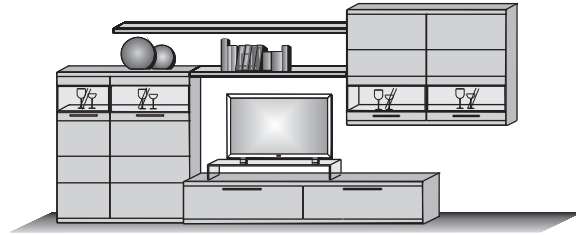

Combi no 44

Consisting of:
1 x 5411 1 x 1220
1 x 2320 1 x 4314
1 x 1614

size in cm W 382,5 H 182 D 55/38

solid alder

solid wild oak

extras:	item no	price
Shelf Lighting	9951	
Shelf Lighting	9961	
Concealed Downlight	9353	
Concealed Lighting	9330	
Concealed Lighting	9397	
tv board	0161	