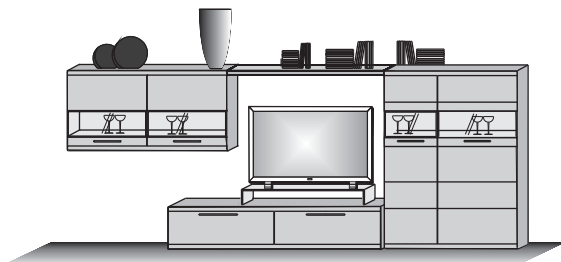

Combi no 32

Consisting of:

- 1 x 4114 1 x 1614
- 1 x 2318 1 x 5511

size in cm	W 382,5 H 152 D 55/38
solid alder	
solid wild oak	

extras:	item no	price
Shelf Lighting	9961	
Shelf Lighting	9951	
Concealed Downlight	9353	
Concealed Lighting	9330	
tv board	0161