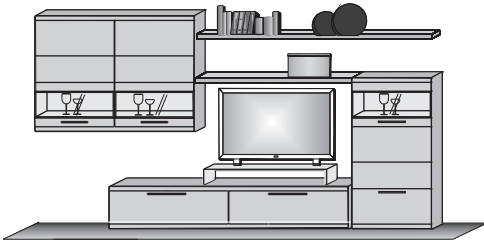

Combi no 48

Consisting of:
1 x 4314 1 x 1220
1 x 2320 1 x 5408
1 x 1614

size in cm W 337,5 H 182 D 55/38

solid alder

solid wild oak

extras:	item no	price
Shelf Lighting	9961	
Shelf Lighting	9931	
Concealed Downlight	9353	
Concealed Lighting	9330	
Concealed Lighting	9397	
tv board	0161	