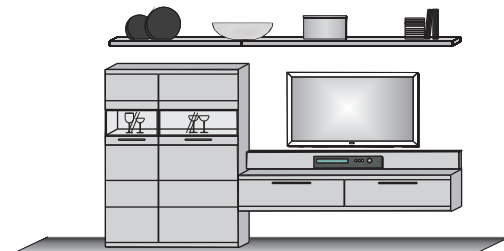

Combi no 50

Consisting of:
1 x 5511 1 x 1718
1 x 1211 1 x 1218
1 x 3118

size in cm W 292,5 H 182 D 38

solid alder

solid wild oak

extras:	item no	price
Shelf Lighting	9951	
Concealed Downlight	9373	
Concealed Lighting	9330	
Concealed Lighting	9397	