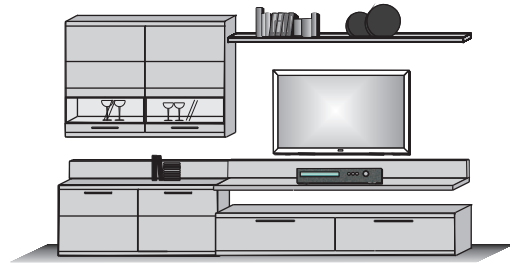

Combi no 28

Consisting of:

- 1 x 2414 1 x 2320
- 1 x 1714 1 x 1820
- 1 x 4314 1 x 1220

size in cm	W 337,5 H 191 D 55/38
solid alder	
solid wild oak	

extras:	item no	price
Shelf Lighting	9961	
Concealed Downlight	9353	
Concealed Lighting (2x)	9397	

Combi no 30

Consisting of:

- 1 x 5514 1 x 1614
- 1 x 1214 1 x 1220
- 1 x 2314 1 x 5408

size in cm	W 337,5 H 182 D 55/38
solid alder	
solid wild oak	

extras:	item no	price
Shelf Lighting	9962	
Shelf Lighting	9931	
Concealed Lighting (2x)	9330	
Concealed Lighting	9397	
tv board	0161